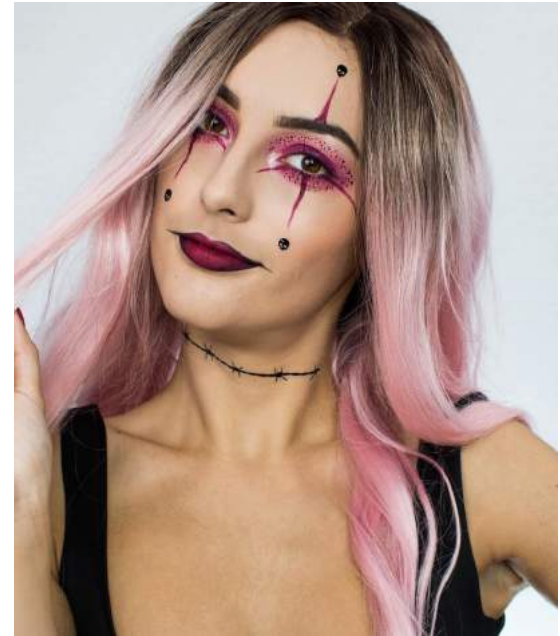

Fashion Lentilles | Fantaisie 1 An

Crazy Lenses 1 Year